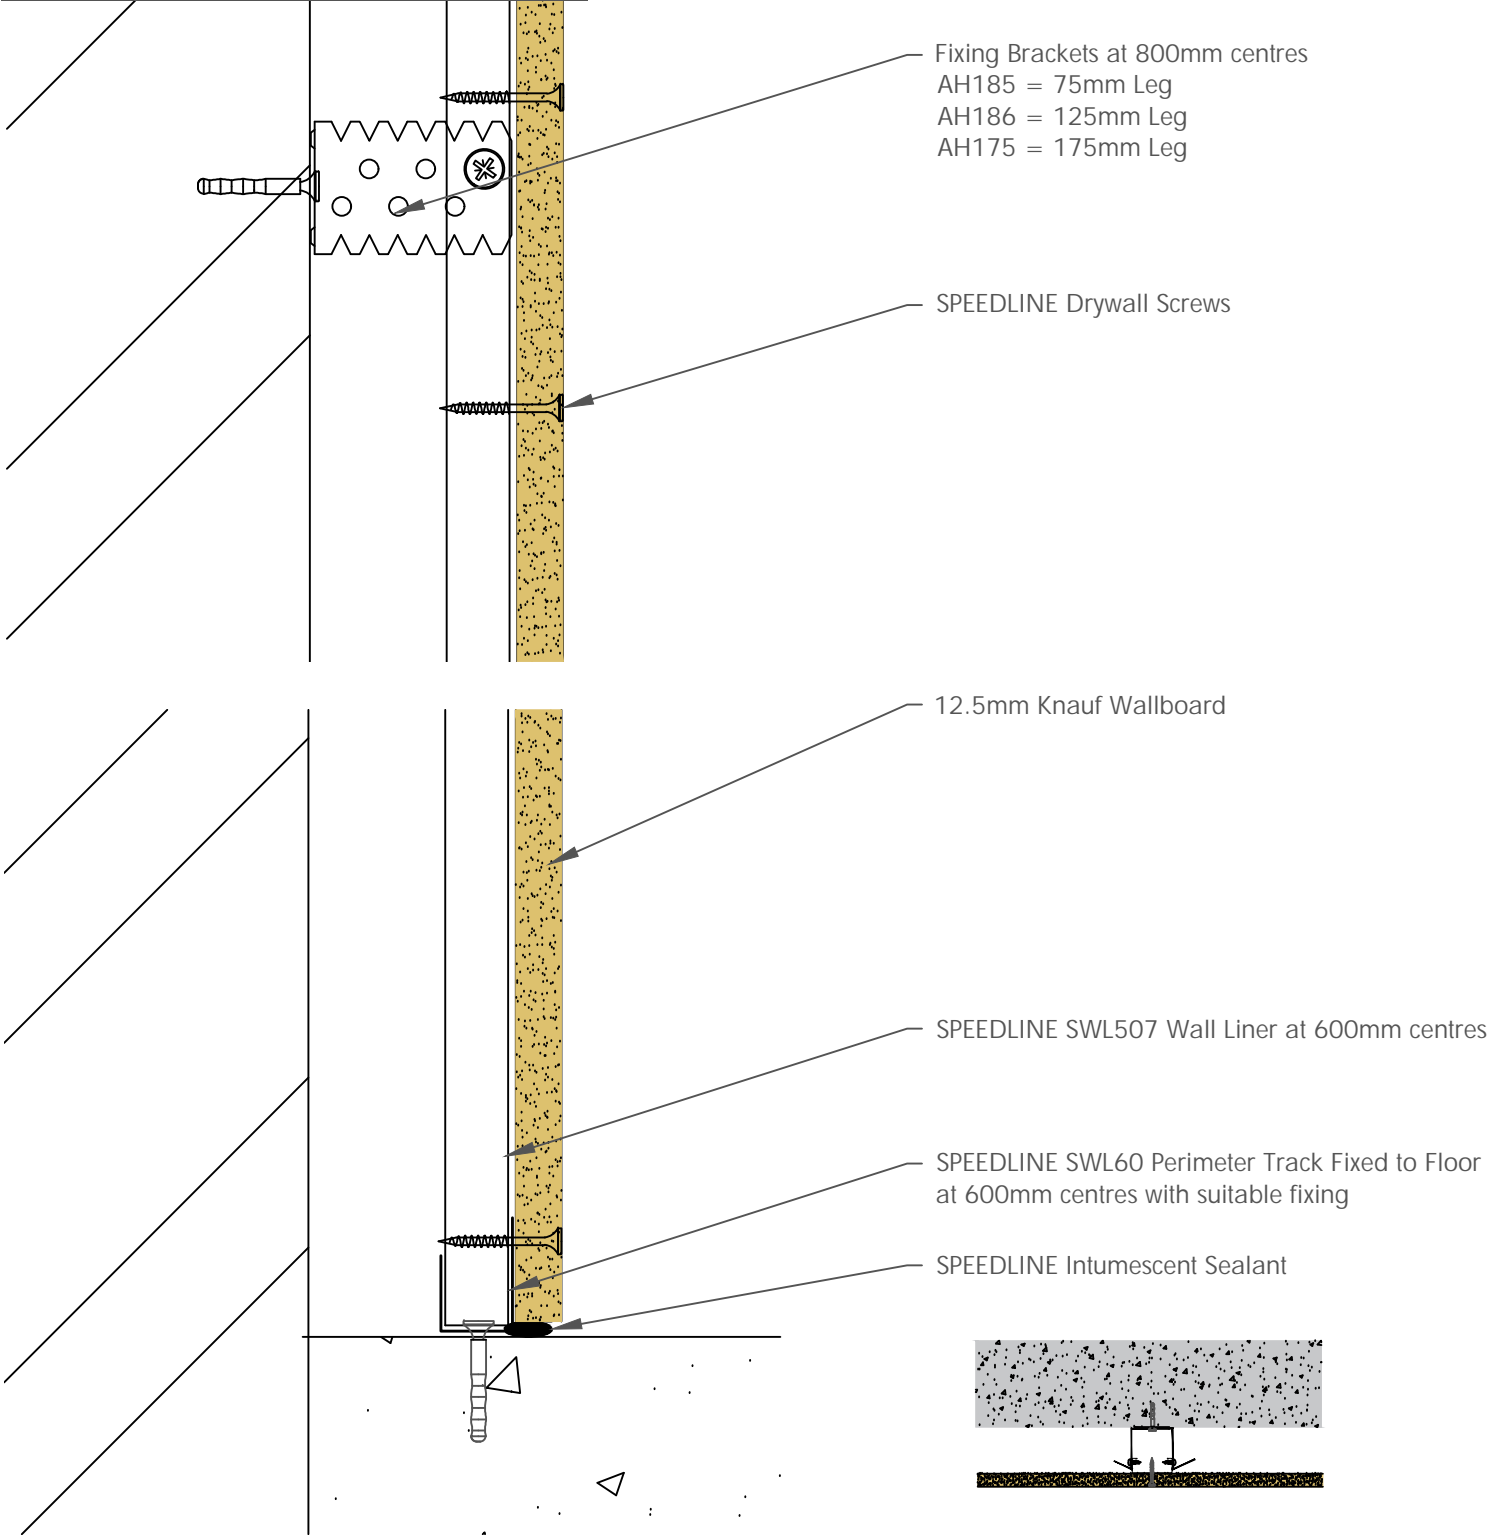

Board Thickness	Speedline Drywall Fixing Length
12.5mm & 15mm	25mm
12.5mm + 12.5mm	25mm + 38mm
12.5mm + 15mm	25mm + 42mm
15mm + 15mm	25mm + 42mm

CDR No: DATE: 22/10/19 Details to be read in conjunction with project specification guidelines

WALL LINING SYSTEM - WL507-K-51

All performance data and system specifications are for systems constructed with materials & components as shown. The inclusion or substitution of any other manufacturers materials or components could invalidate test data and system performance and permission must be given in writing by SIG PLC.